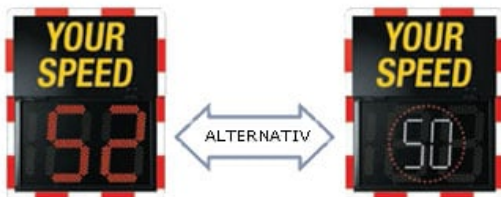

ENKEL ATT VIKA IHOP FÖR ATT FLYTTA RUNT OCH SOM SKYDD FÖR ER HASTIGHETSDISPLAY

Produktbeskrivning

Dimensioner: 64 x 18 x 78 cm

Hastighetsdisplay MINI, en banbrytande hastighetsdisplay som ger innovation och säkerhet till din körupplevelse. Denna kompakta och mångsidiga produkt är designad för att ge hastighetsinformation i realtid, främja ansvarsfulla körvanor och förbättra trafiksäkerheten. MINI-hastighetsskärmen mäter bara några tum och är den perfekta följeslagaren för alla fordon, och passar sömlöst in i din bils interiör utan att hindra din sikt. Dess eleganta och minimalistiska design säkerställer att den kompletterar alla instrumentpaneler samtidigt som den levererar maximal funktionalitet. Utrustad med avancerad GPS-teknik ger den här hastighetsdisplayen exakta och tillförlitliga hastighetsavläsningar med en blick. Den skarpa och livfulla LED-displayen visar din aktuella hastighet i stora, lättlästa siffror, så att du kan hålla dig informerad utan distraktion. Oavsett om du navigerar på stadens gator eller cruisar på motorvägen, håller Speed Display MINI dig kontrollen. Funktioner på Speed display MINI Om hastighetsgränsen överskrids får du en varning! Den tillåtna hastigheten visas på displayen. Displayen växlar då mellan fordonets hastighet och vägens tillåtna hastighet. Glad och Arg gubbe så kallad, Smile-funktion Justerbara parametrar för min. och max. hastighet, Ändra LED-färgerna och blinkar på displayen, Olika inställningar beroende på tid och dag (5 parameteruppsättningar) Färgen på lysdioden ändras om hastighetsgränsen överskrids Timer och automatisk sommartid Datalagring (exakt till den andra) Justerbar dubbelriktad mätning Batterinivåindikator Bluetooth-kommunikation med viagraph 5 (PC) eller app (Android) Lätt och kompakt aluminiumhölje 3-siffrig högpresterande LED-display med automatisk ljusstyrka (sifferhöjd 32,5 cm) Specialdesignad skyddsmask för utmärkt synlighet även i starkt solljus Utökat hastighetsområde 1 - 199 kmh/mph och decimalkomma 1,0 - 19,9 kmh/mph USB-gränssnitt för nedladdning av data, ändring av parametrar eller firmwareuppdatering via USB-minne (tillval) Manuell parameterinställning med